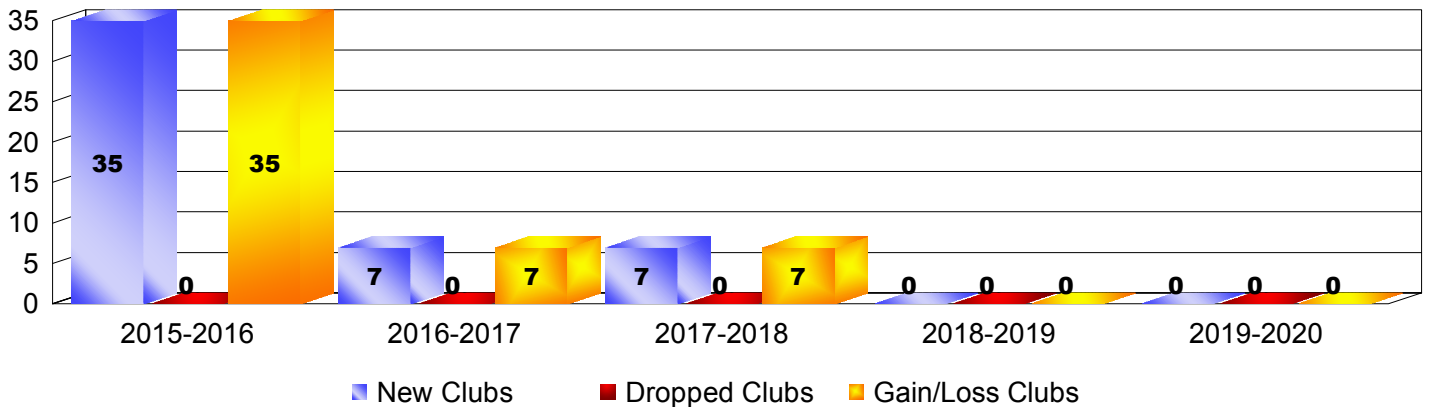

Year	New Clubs	Dropped Clubs	Gain/Loss Clubs	New Members	Charter Members	Reinstate Members	Transfer Members	Total Member Added	Total Members Dropped	Gain/Loss Members
2015-2016	35	0	35	51	1089	0	0	1140	-72	1068
2016-2017	7	0	7	383	225	0	11	619	-236	383
2017-2018	7	0	7	209	230	6	8	453	-562	-109
2018-2019	0	0	0	178	27	3	4	212	-381	-169
2019-2020	0	0	0	5	8	10	1	24	-111	-87
Average	10	0	10	165	316	4	5	490	-272	217

Clubs

Members

Membership Composition

December 2019 Cumulative

Gender Comparison

December 2019 Cumulative