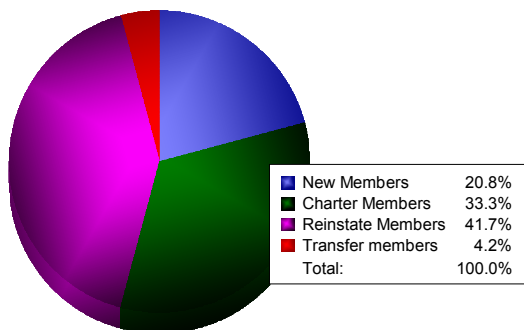

Year	New Clubs	Dropped Clubs	Gain/Loss Clubs	New Members	Charter Members	Reinstate Members	Transfer Members	Total Member Added	Total Members Dropped	Gain/Loss Members
2015-2016	35	0	35	51	1089	0	0	1140	-72	1068
2016-2017	7	0	7	383	225	0	11	619	-236	383
2017-2018	7	0	7	209	230	6	8	453	-562	-109
2018-2019	0	0	0	178	27	3	4	212	-381	-169
2019-2020	0	0	0	5	8	10	1	24	-111	-87
Average	10	0	10	165	316	4	5	490	-272	217

Clubs

Members

Membership Composition

December 2019 Cumulative

Gender Comparison

December 2019 Cumulative