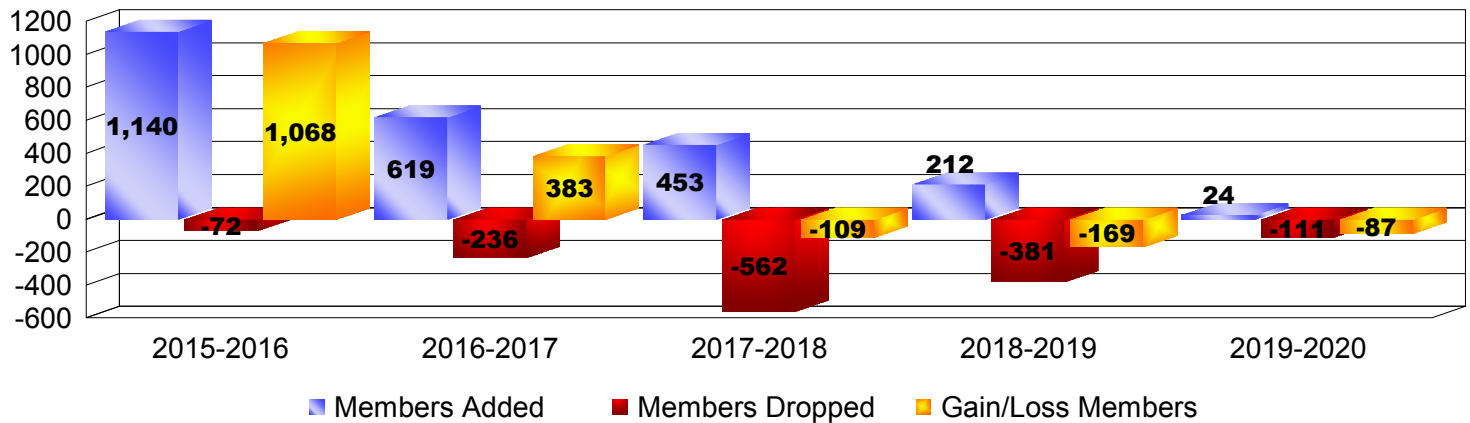

Year	New Clubs	Dropped Clubs	Gain/Loss Clubs	New Members	Charter Members	Reinstate Members	Transfer Members	Total Member Added	Total Members Dropped	Gain/Loss Members
2015-2016	35	0	35	51	1089	0	0	1140	-72	1068
2016-2017	7	0	7	383	225	0	11	619	-236	383
2017-2018	7	0	7	209	230	6	8	453	-562	-109
2018-2019	0	0	0	178	27	3	4	212	-381	-169
2019-2020	0	0	0	5	8	10	1	24	-111	-87
Average	10	0	10	165	316	4	5	490	-272	217

Clubs

Members

Membership Composition

December 2019 Cumulative

Gender Comparison

December 2019 Cumulative